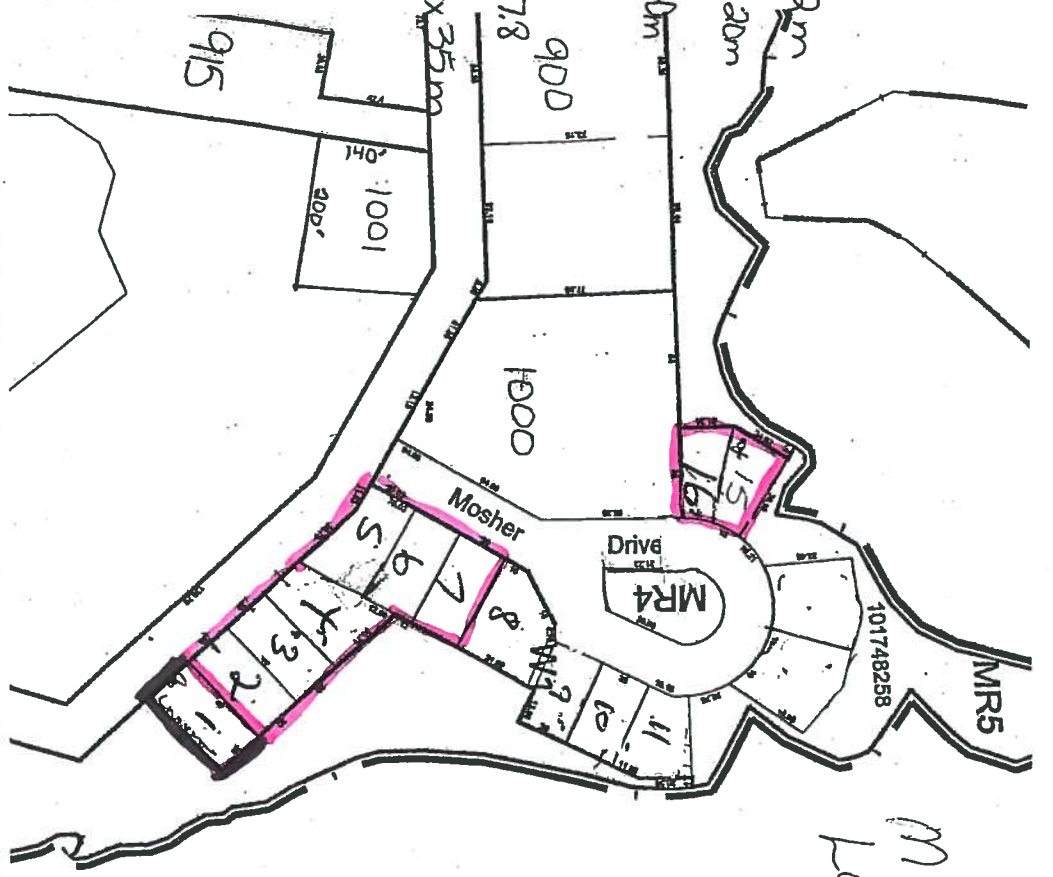

Size of lots

- 2 - 20m x 40m
- 3 - 20m x 40m
- 4 - 17.9m x 40m x 30.7 x 42m
front back
- 5 - 41.42m x 29.1m x 40m x 20m
front back
- 6 - 20m x 40m x 19.82m x 40m
front back
- 7 - 20m x 40m
front back
- 15 - 12m x 35m x 24.9 x 37.8
front back
- 16 - 12m x 37.8m x 21.2 x 35m
front back

blasting may be required at some or all lots.

DENARE BEACH

Lot #	Area	Price
2	900	\$34,973.00
3	800	\$31,677.00
4	1001	\$31,677.00
5	300'	\$19,630.00
6	915	\$28,740.00
7	1001	\$36,248.00
16	915	\$28,701.50
15	1001	\$31,890.00